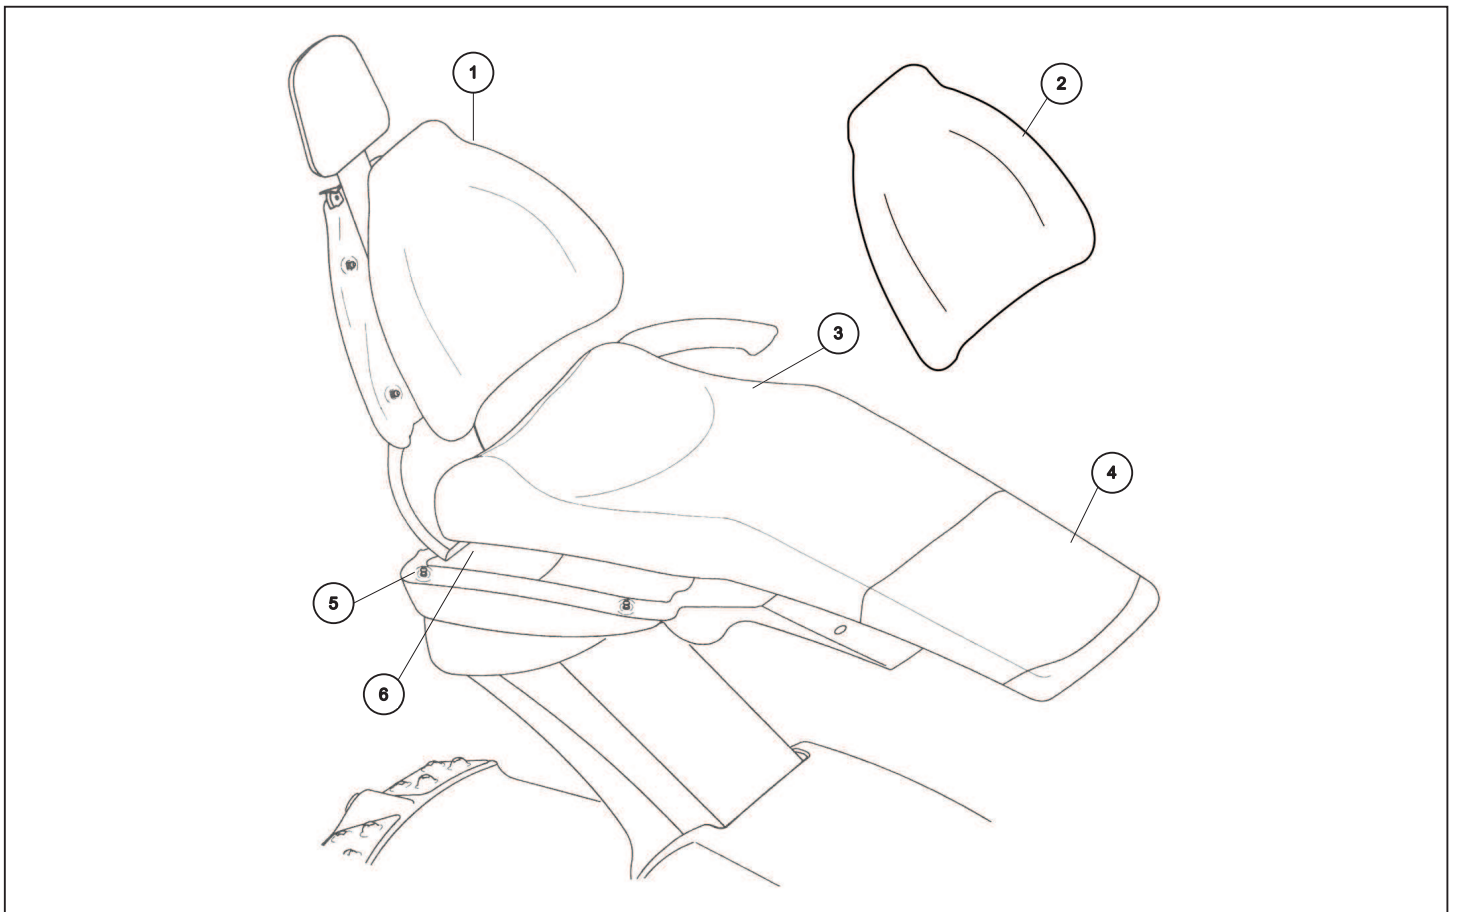

1. TAPPEZZERIE – UPHOLSTERIES

N°	Codice	Descrizione	Description	Q.
1	TD3301#	TAPPEZZ. SCHIENALE ECO19 – ECO.next	BACKREST UPHOLSTERY ECO19 – ECO.next	1
1	TD3344#	TAPPEZZ. SCHIENALE ECO19 – ECO.next STAMPATA IN MEMORY FOAM	ECO LARGE BACKREST UPHOLSTERY INDUSTRIAL MEMORY FOAM	1
1	TD3335#	TAPPEZZERIA SCHIENALE ECO19 Memory Foam con cuciture	ECO LARGE BACKREST UPHOLSTERY Soft Foam Handmade	1
2	TD3321#	TAPPEZZ. SCHIENALE ECO stretto	BACKREST UPHOLSTERY ECO chair NARROW	1
2	TD3345#	TAPPEZZ. SCHIENALE ECO19 STRETTO STAMPATA IN MEMORY FOAM	ECO NARROW BACKREST UPHOLSTERY INDUSTRIAL MEMORY FOAM	1
2	TD3336#	TAPPEZZERIA SCHIENALE ECO19 STRETTO Memory Foam con cuciture	ECO NARROW BACKREST UPHOLSTERY Soft Foam Handmade	1
3	TD2301#	TAPPEZZ. SEDILE ECO19 – ECO.next	SEAT UPHOLSTERY ECO19 – ECO.next	1
3	TD2343#	TAPPEZZ. SEDILE ECO19 – ECO.next STAMPATA IN MEMORY FOAM	SEAT UPHOLSTERY ECO INDUSTRIAL MEMORY FOAM	1
3	TD2334#	TAPPEZZERIA SEDILE ECO19 – ECO.next Memory Foam con cuciture	ECO SEAT UPHOLSTERY Soft Foam Handmade	1
4	TD140200	PLASTICA TRASPAR. APP/PIEDI ECO19 – ECO.next	TRANSPARENT FOOTREST COVER - ECO19 – ECO.next	1
4	TD140900	PLASTICA APP/PIEDI PER TAPPEZZERIE SOFT FOAM	PLASTIC FOOT PROTECTION FOR HANDMADE SEAT UPHOLSTERY	1
5	1013066	PERNO FISSAGGIO TAPPEZZERIA M8	FIXING PIN M8 FOR UPHOLSTERY (802212350)	8
6	1013067	BOCCOLA FISSAGGIO TAPPEZZERIA M25X11	FIXING BUSH M25X11 FOR UPHOLSTERY (802212360)	8