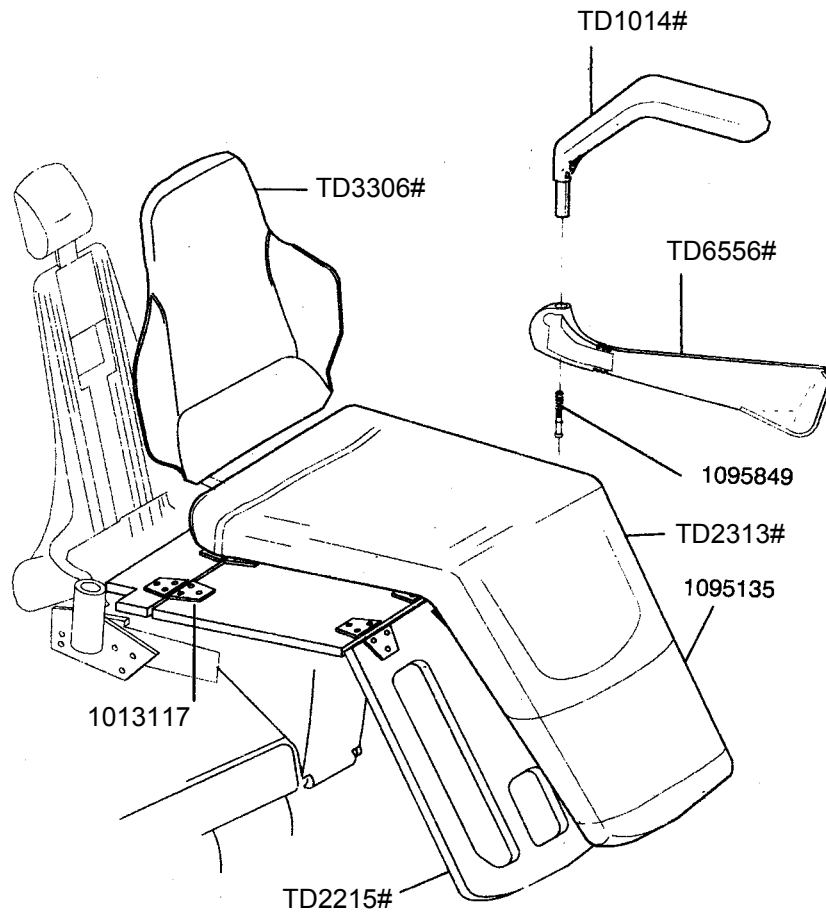

TAV. 4

- 1095135 Transparent footrest cover
- TD2215# Linda 3 counter-seat
- TD3306# Linda 3 backrest upholstery
- TD2313# Linda 3 seat upholstery
- 1095849 Spring, 58 x10.5 x 1.4
- TD1014# Linda 3 armrest (L or R)
- TD6556# Linda 3 left armrest cover
- TD6558# Linda 3 right armrest cover
- 1013117 Linda 3 seat hinge
- 1013066 Fixing pin M8 for upholstery
- 1013067 Fixing bush M25x1 for upholstery

Bottom two not illustrated - hold upholstery to chair