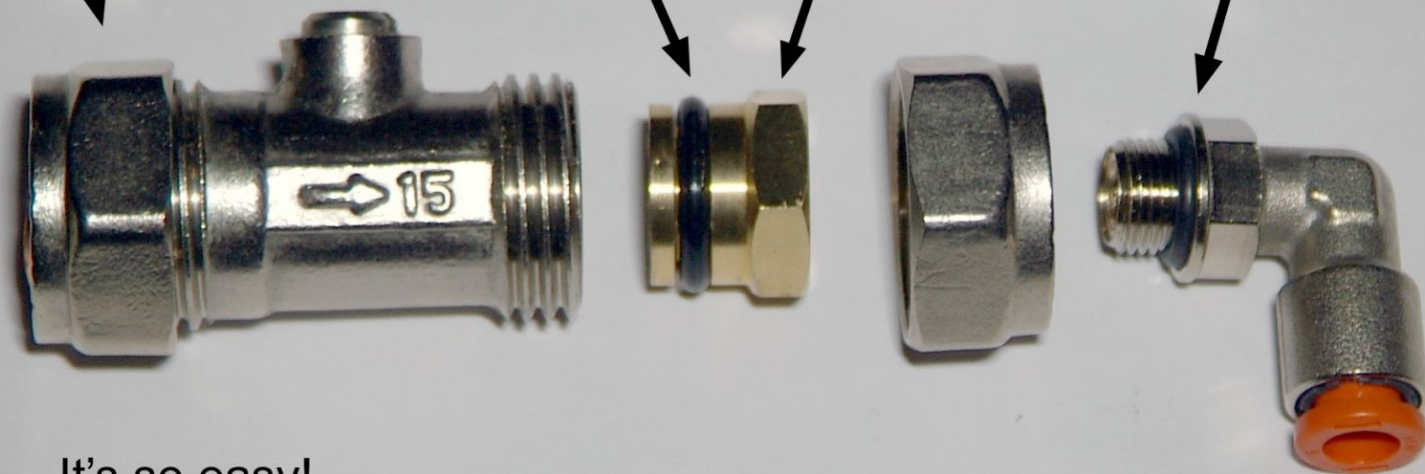

Any 15mm  
compression fitting

30 1008  
'O' ring

45 1496 15mm  
to 1/8" BSP adaptor

Any 1/8" BSP  
male fitting

It's so easy!  
The 45 1496 + 30 1008 combination replaces the olive in a  
15mm compression fitting.