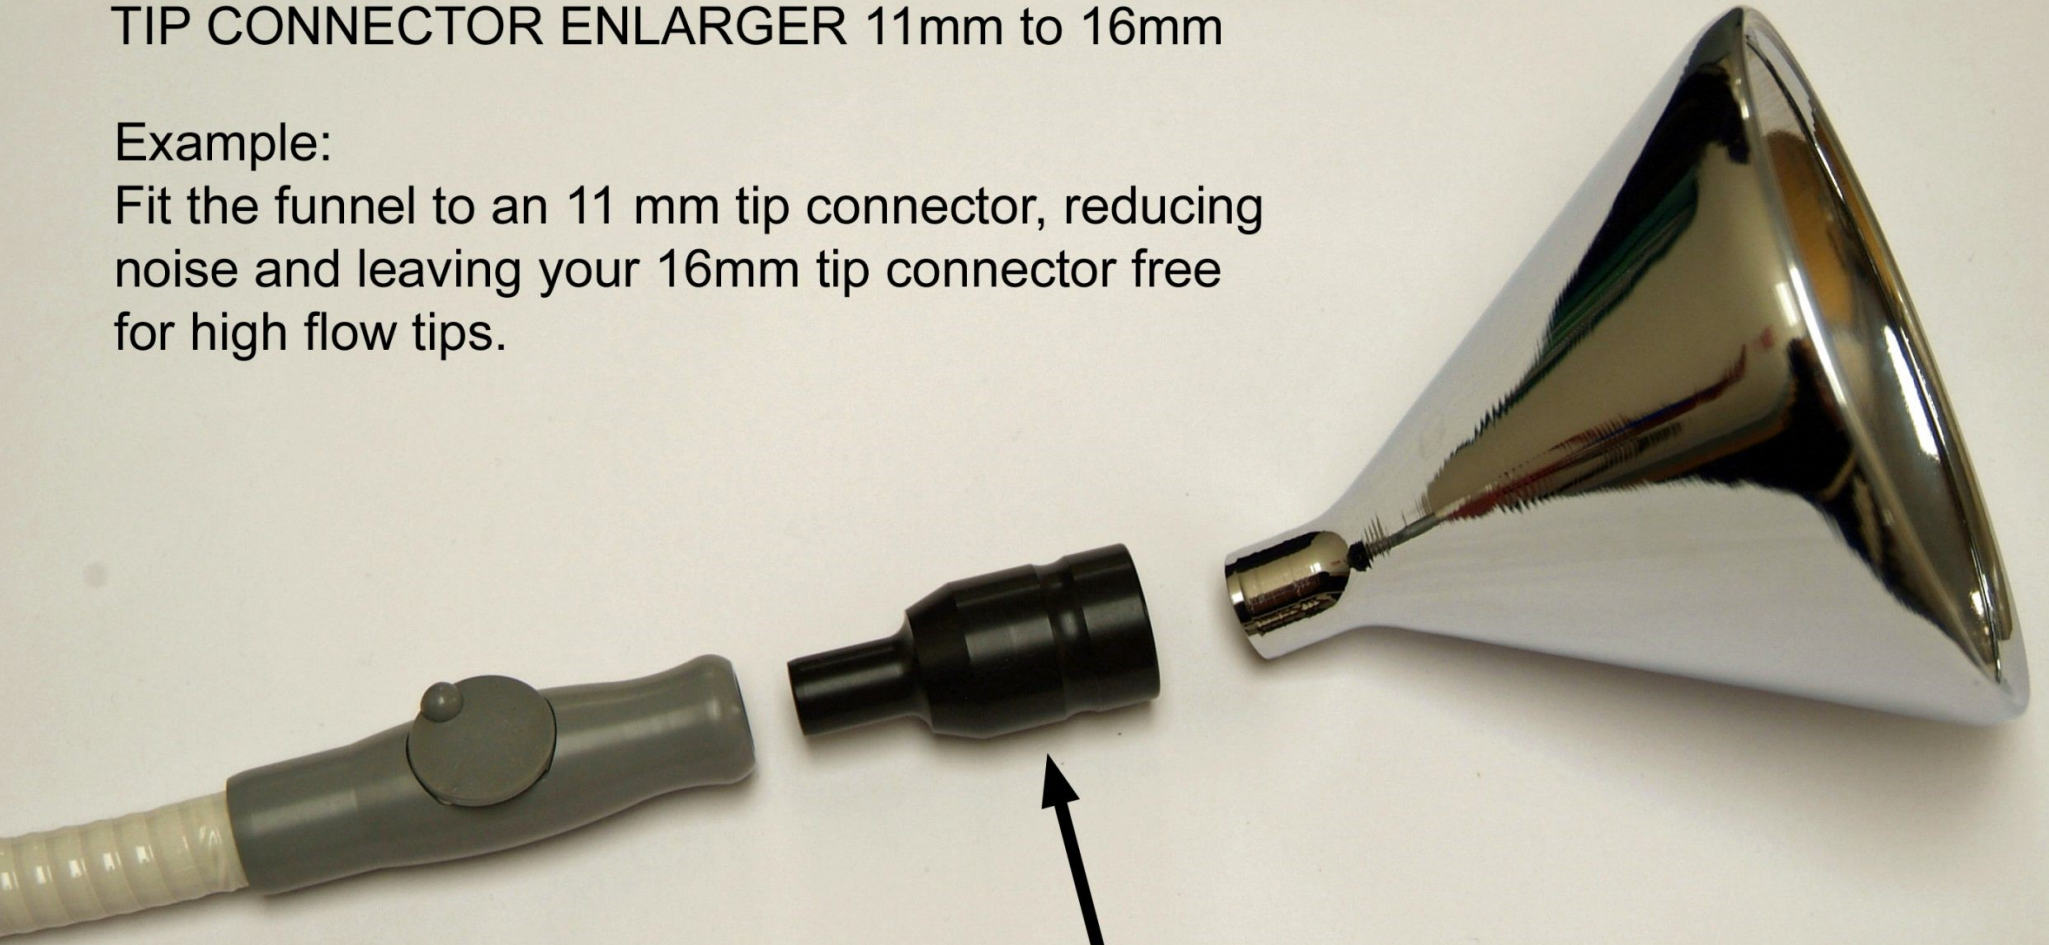

TIP CONNECTOR ENLARGER 11mm to 16mm

Example:

Fit the funnel to an 11 mm tip connector, reducing noise and leaving your 16mm tip connector free for high flow tips.

Tip connector enlarger
Part No. 22 1232