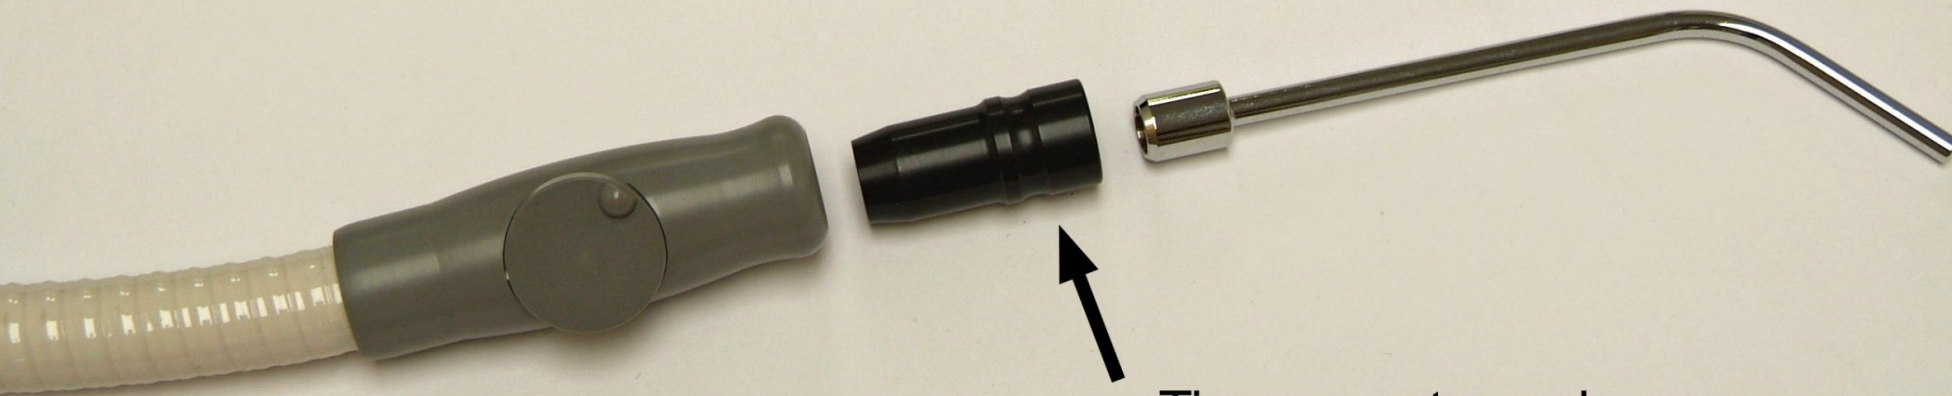

16mm to 11mm tip connector reducer

Example:

Fit a large surgical tip to your 16mm tip connector to increase the flow.

Tip connector reducer
P/No. 22 1231